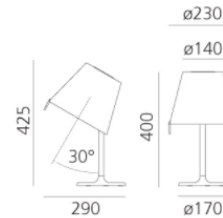

### **Melampo Table Lamp**

Base in painted zamac; painted aluminium stem; diffuser in silk satin fabric on a plastic frame.

*Brand:* **ARTEMIDE**, MADE IN ITALY  
*Item type:* Table Lamp  
*Item Code:* 0710010A  
*Designer:* Adrien Gardèrelm  
*Color:* Grey  
*Light Source:* 1 X LED Retrofit / 6W 470lm / E14  
*Dimensions:*